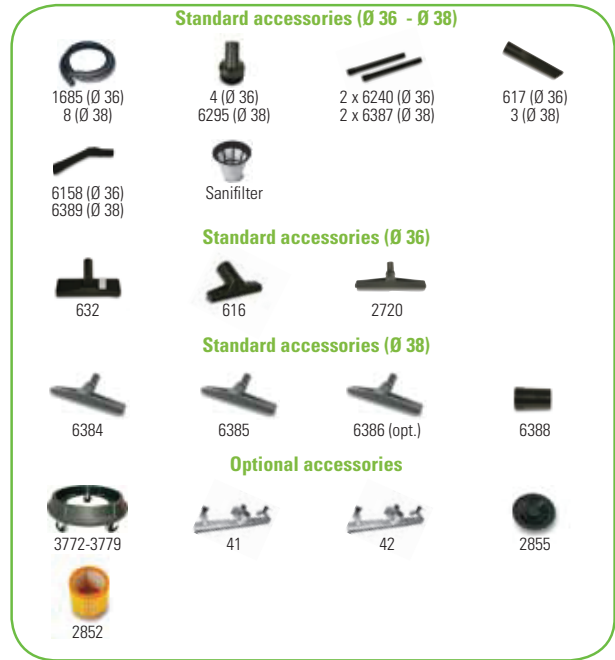

Vacuum cleaners

ASPIRO

Features

- Suitable for wet and dry vacuuming
- Suitable for all users
- Trolley for small surfaces
- Head with anti foam system
- Robust steel tank
- Trolley with tilted system for big quantity of waste (ASPIRO 730-740)
- Head with cable hook

Equipped with standard Sanifilter.

Stainless steel tank.

Fitted with steel tank with side handles to facilitate emptying (ASPIRO 730-740).

Model	Applications	No. of motors	Max Power (W)	Supply (V/Hz)	Suction (mm/H ₂ O)	Air flow (m ³ /h)	Tank capacity useful/total (l)	Tank	Noise level
ASPIRO 150 Steel	Wet/Dry	1	1200	250/50	2450	200	09/18	Steel	65
ASPIRO 151 Steel	Wet/Dry	1	1200	250/50	2450	200	20/32	Steel	65
ASPIRO 735 Steel	Wet/Dry	2	2400	250/50	2550	400	41/62	Steel	68
ASPIRO 730 Steel	Wet/Dry	2	2400	250/50	2550	400	51/78	Steel	68
ASPIRO 740 Steel	Wet/Dry	3	3300	250/50	2550	600	51/78	Steel	70