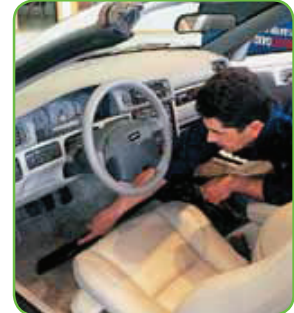

Vacuum cleaners

ASPIRO

Features

- Suitable for wet and dry vacuuming
- Suitable for all users
- Trolley for small surfaces
- Head with anti foam system
- Robust steel tank
- Trolley with tilted system for big quantity of waste (ASPIRO 730-740)
- Head with cable hook

Equipped with standard Sanifilter.

Stainless steel tank.

Fitted with steel tank with side handles to facilitate emptying (ASPIRO 730-740).

Model	Applications	No. of motors	Max Power (W)	Supply (V/Hz)	Suction (mm/H ₂ O)	Air flow (m ³ /h)	Tank capacity useful/total (l)	Tank	Noise level
ASPIRO 150 Steel	Wet/Dry	1	1200	250/50	2450	200	09/18	Steel	65
ASPIRO 151 Steel	Wet/Dry	1	1200	250/50	2450	200	20/32	Steel	65
ASPIRO 735 Steel	Wet/Dry	2	2400	250/50	2550	400	41/62	Steel	68
ASPIRO 730 Steel	Wet/Dry	2	2400	250/50	2550	400	51/78	Steel	68
ASPIRO 740 Steel	Wet/Dry	3	3300	250/50	2550	600	51/78	Steel	70