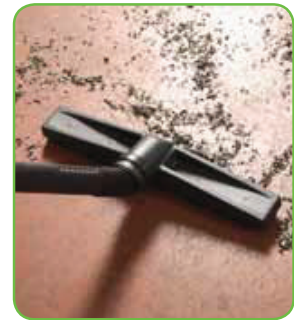

Vacuum cleaners

ASPIRO

Features

- Suitable for wet and dry vacuuming
- Suitable for all users
- Trolley for small surfaces
- Head with anti foam system
- Robust steel tank
- Trolley with tilted system for big quantity of waste (ASPIRO 730-740)
- Head with cable hook

Equipped with standard Sanifilter.

Stainless steel tank.

Fitted with steel tank with side handles to facilitate emptying (ASPIRO 730-740).

Model	Applications	No. of motors	Max Power (W)	Supply (V/Hz)	Suction (mm/H ₂ O)	Air flow (m ³ /h)	Tank capacity useful/total (l)	Tank	Noise level
ASPIRO 150 Steel	Wet/Dry	1	1200	250/50	2450	200	09/18	Steel	65
ASPIRO 151 Steel	Wet/Dry	1	1200	250/50	2450	200	20/32	Steel	65
ASPIRO 735 Steel	Wet/Dry	2	2400	250/50	2550	400	41/62	Steel	68
ASPIRO 730 Steel	Wet/Dry	2	2400	250/50	2550	400	51/78	Steel	68
ASPIRO 740 Steel	Wet/Dry	3	3300	250/50	2550	600	51/78	Steel	70